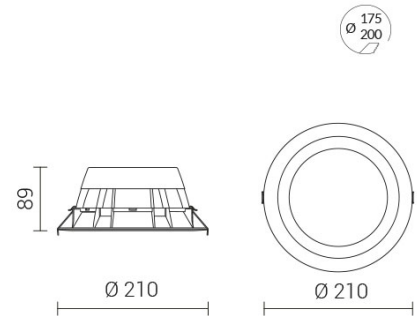

# HALL LED ESSENTIAL Medium

IP54 protection from the bottom

CODE		FLUX	SIZE	CERTIFICATIONS
38MP20L490M54RDD	20W 4000K	2700lm	210mm	  