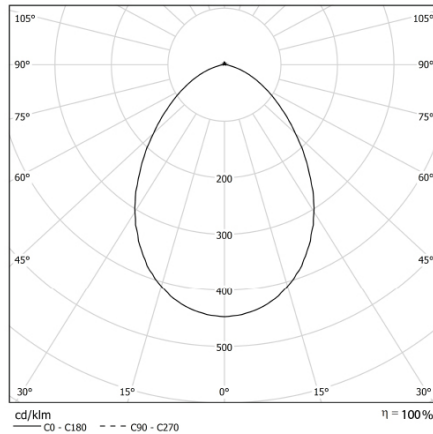

# HALL LED ESSENTIAL Medium

IP54 protection from the bottom

CODE		FLUX	SIZE	CERTIFICATIONS
38MP20L490M54RDD	20W 4000K	2700lm	210mm	  